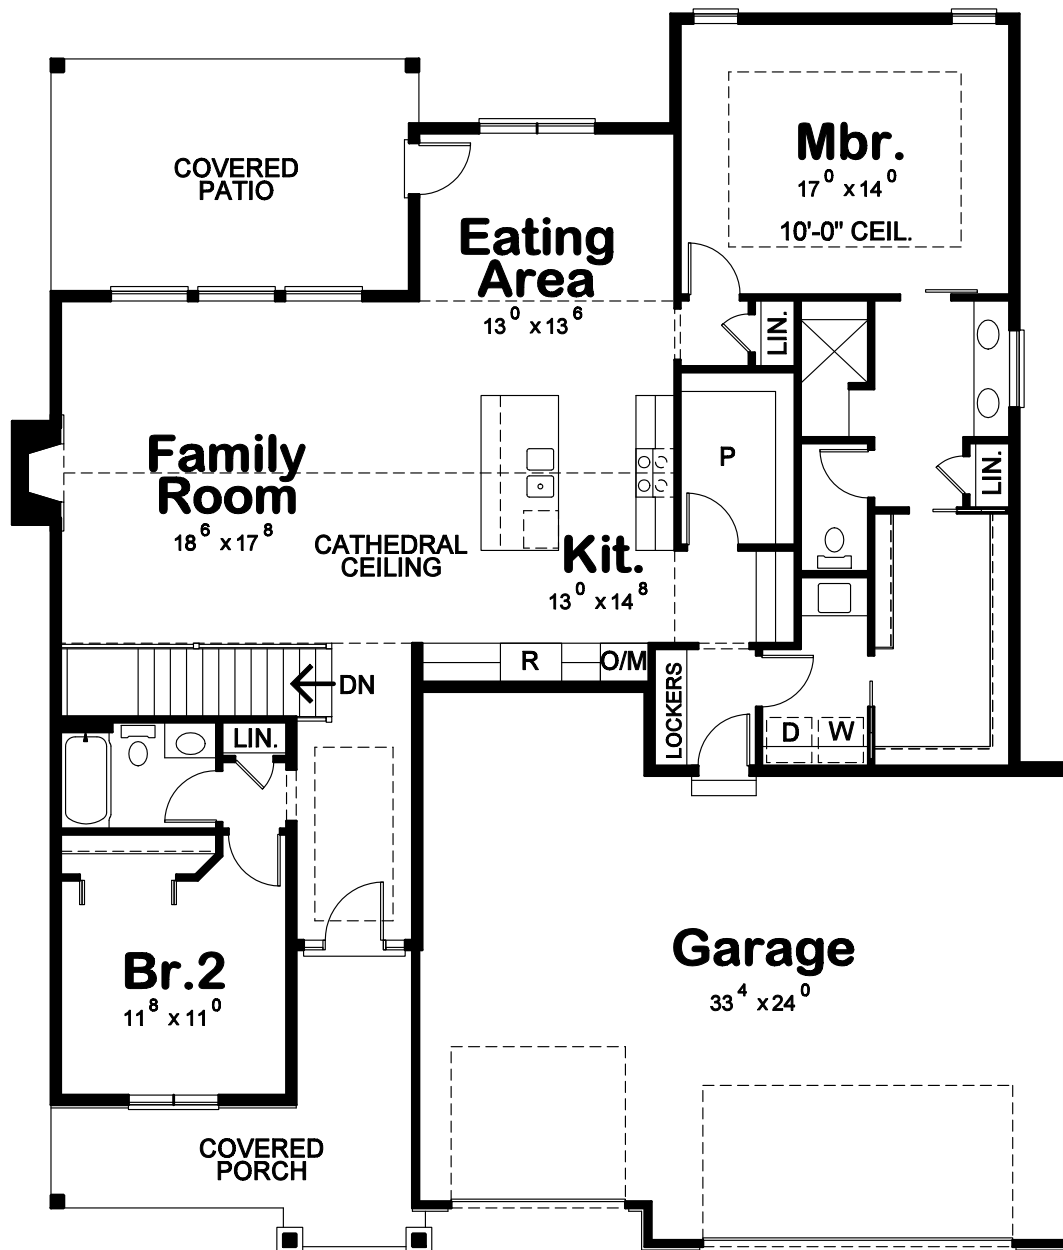

MH
MCGRAW
H O M E S

Siesta Key

When Details Matter

MH MCGRAW H O M E S

MAIN LEVEL 1650 sq
GARAGE 647 sq

When Details Matter