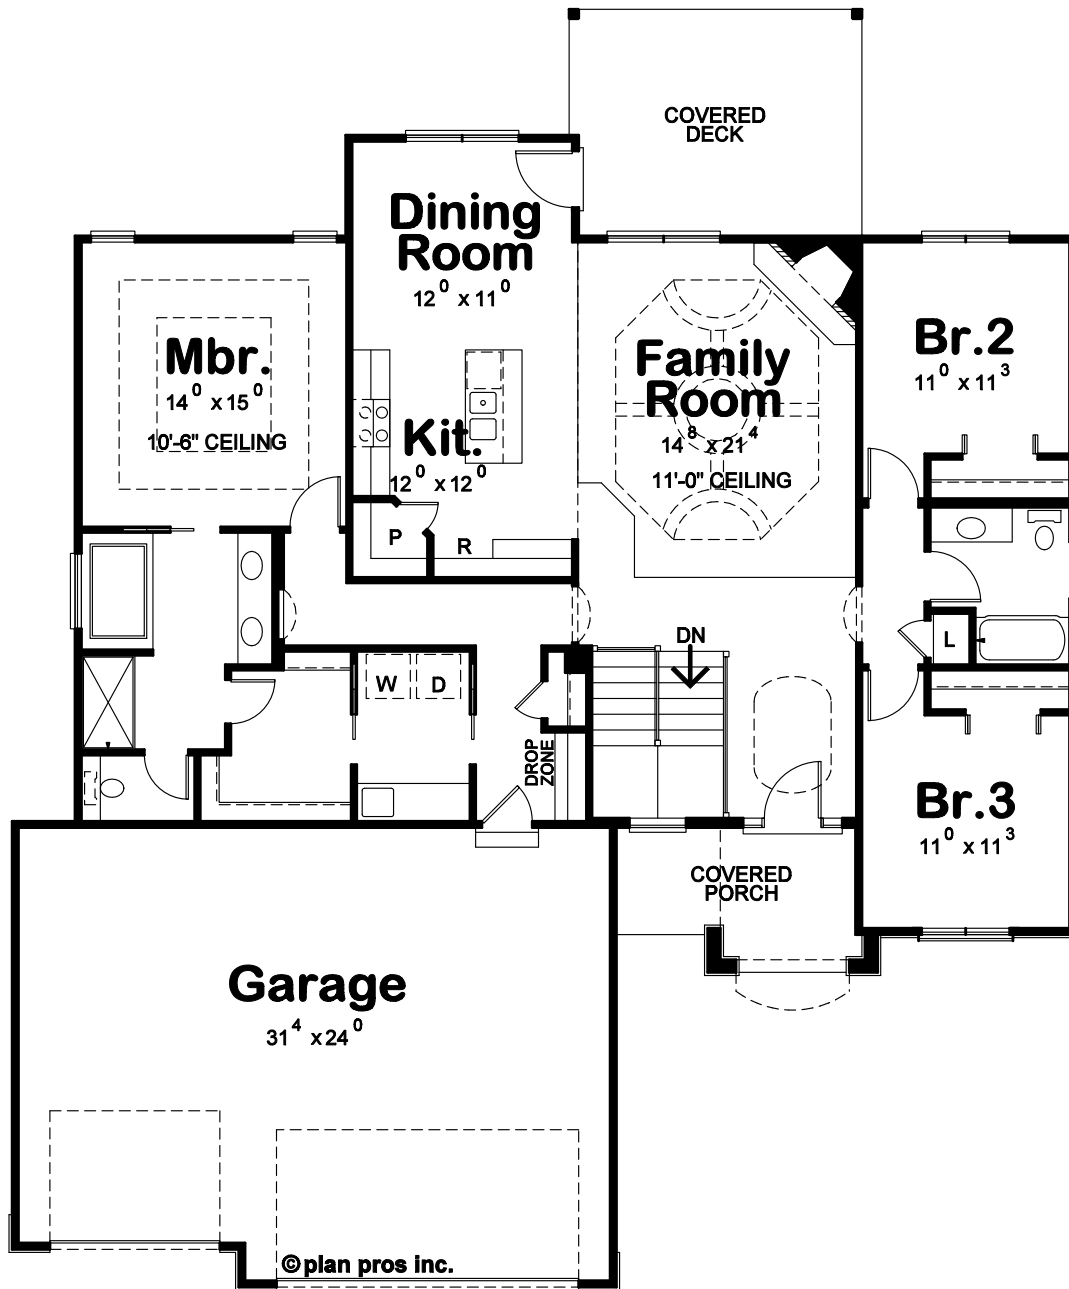

MH
MCGRAW
H O M E S

Rosie's Run

When Details Matter

MH
MCGRAW
 H O M E S

MAIN LEVEL 1792 sq
 GARAGE 756 sq