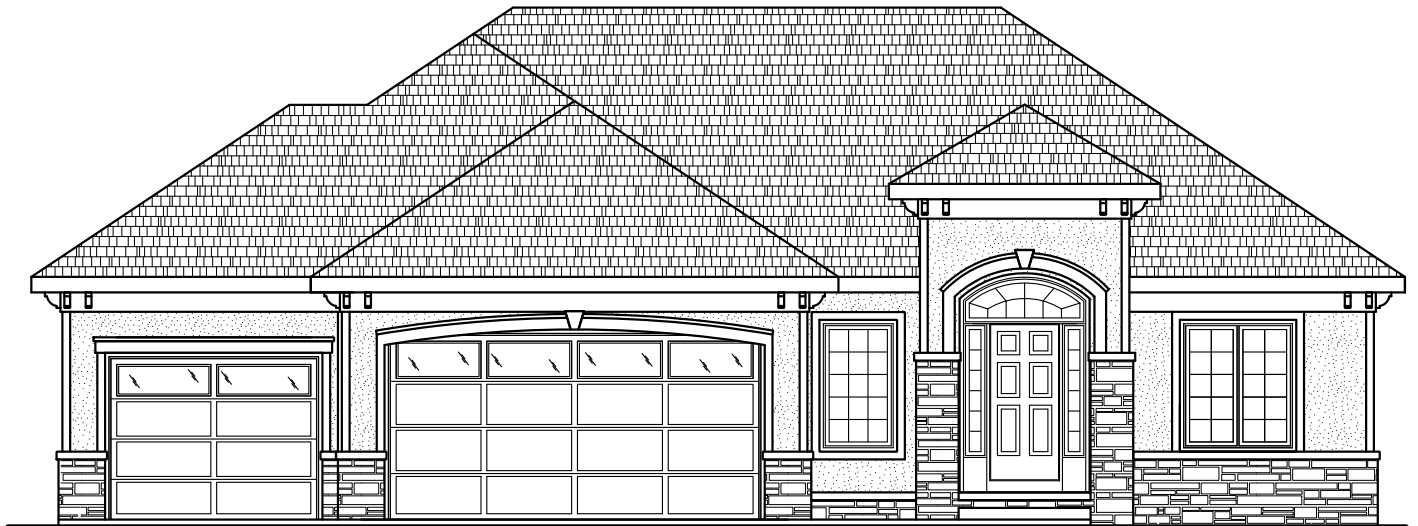

MH
MCGRAW
H O M E S

Rosie's Run

When Details Matter

MH
MCGRAW
 H O M E S

MAIN LEVEL 1792 sq
 GARAGE 756 sq