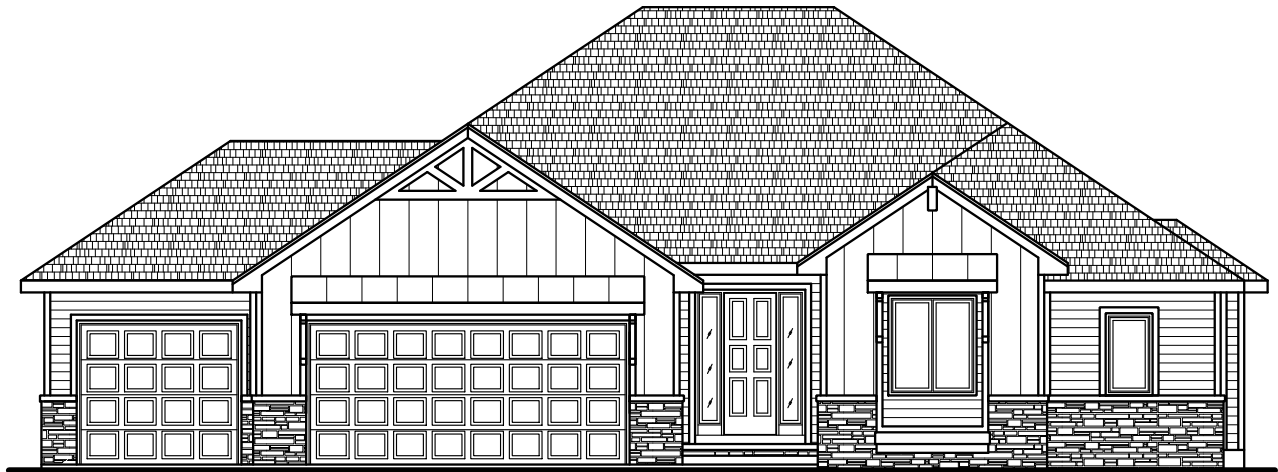

## Long Boat Key

*When Details Matter*

# MH MCGRAW H O M E S

MAIN LEVEL	1999 sq
LOWER LEVEL	1397 sq
TOTAL	3396 sq
GARAGE	930 sq

*MH*  
MCGRAW  
H O M E S