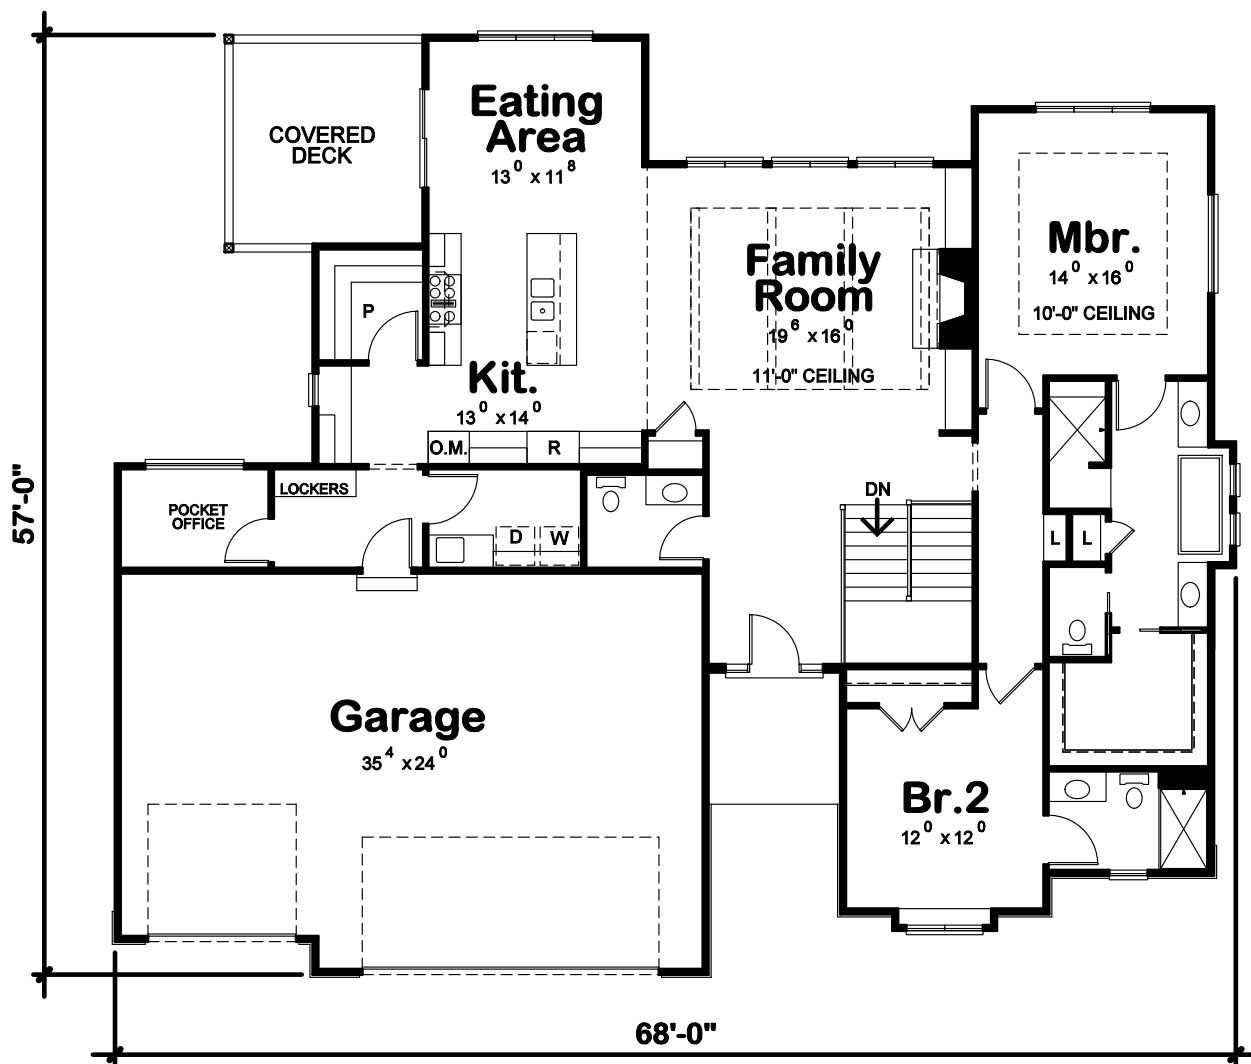

## Long Boat Key

*When Details Matter*

# MH MCGRAW H O M E S

MAIN LEVEL	1999 sq
LOWER LEVEL	1397 sq
TOTAL	3396 sq
GARAGE	930 sq

*MH*  
MCGRAW  
H O M E S