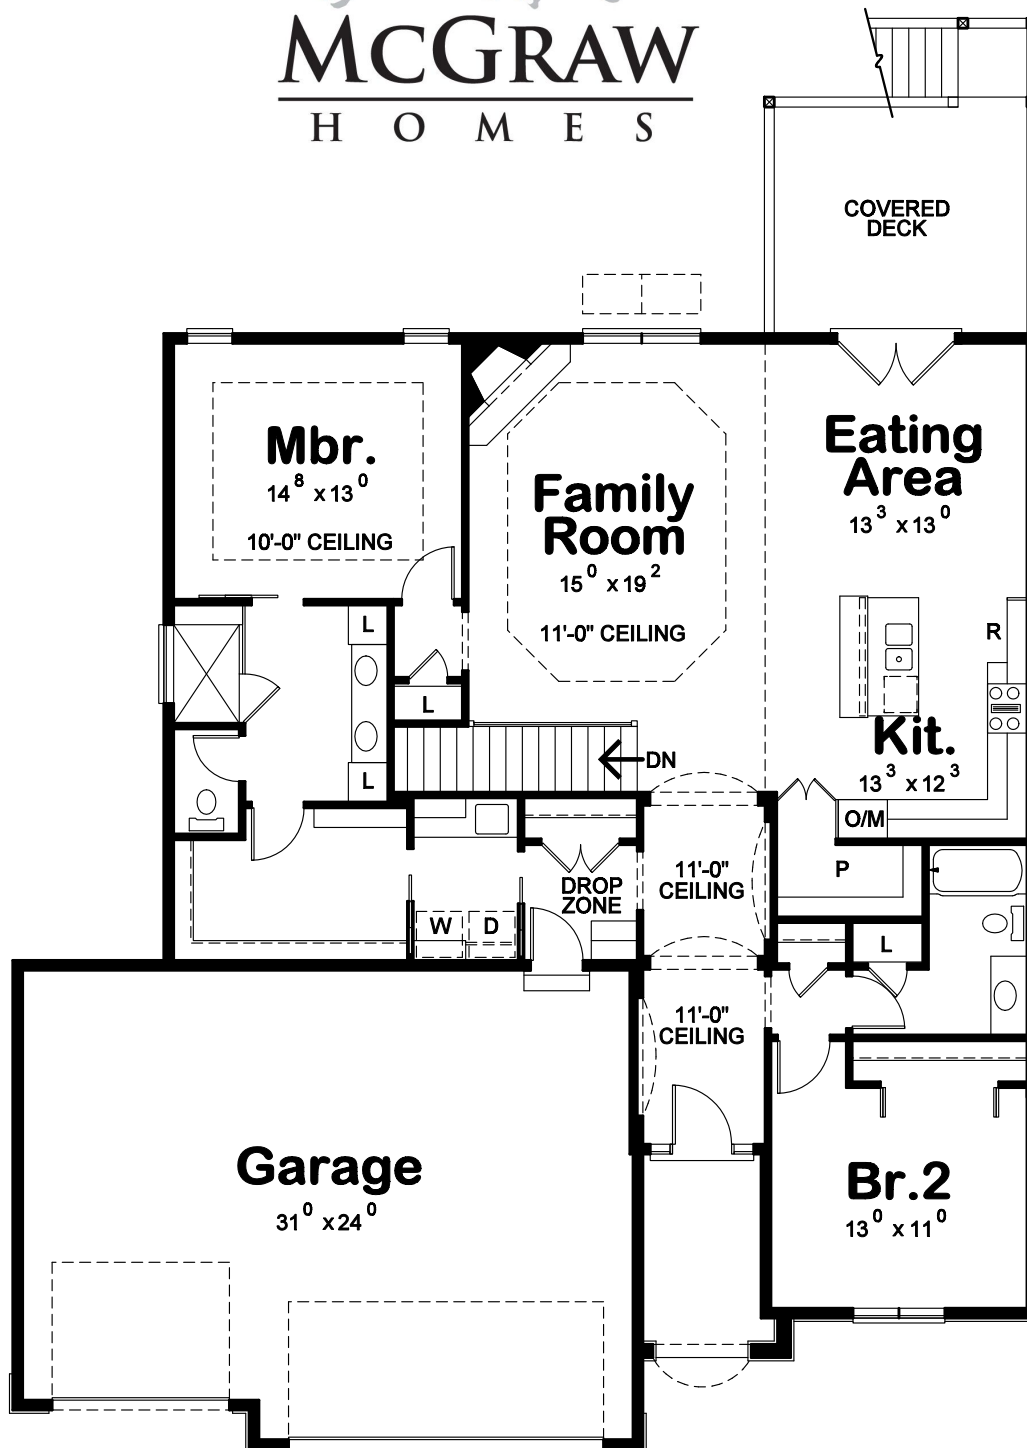

Clear Water

When Details Matter

MH MCGRAW H O M E S

MAIN LEVEL 1743 sq
GARAGE 752 sq