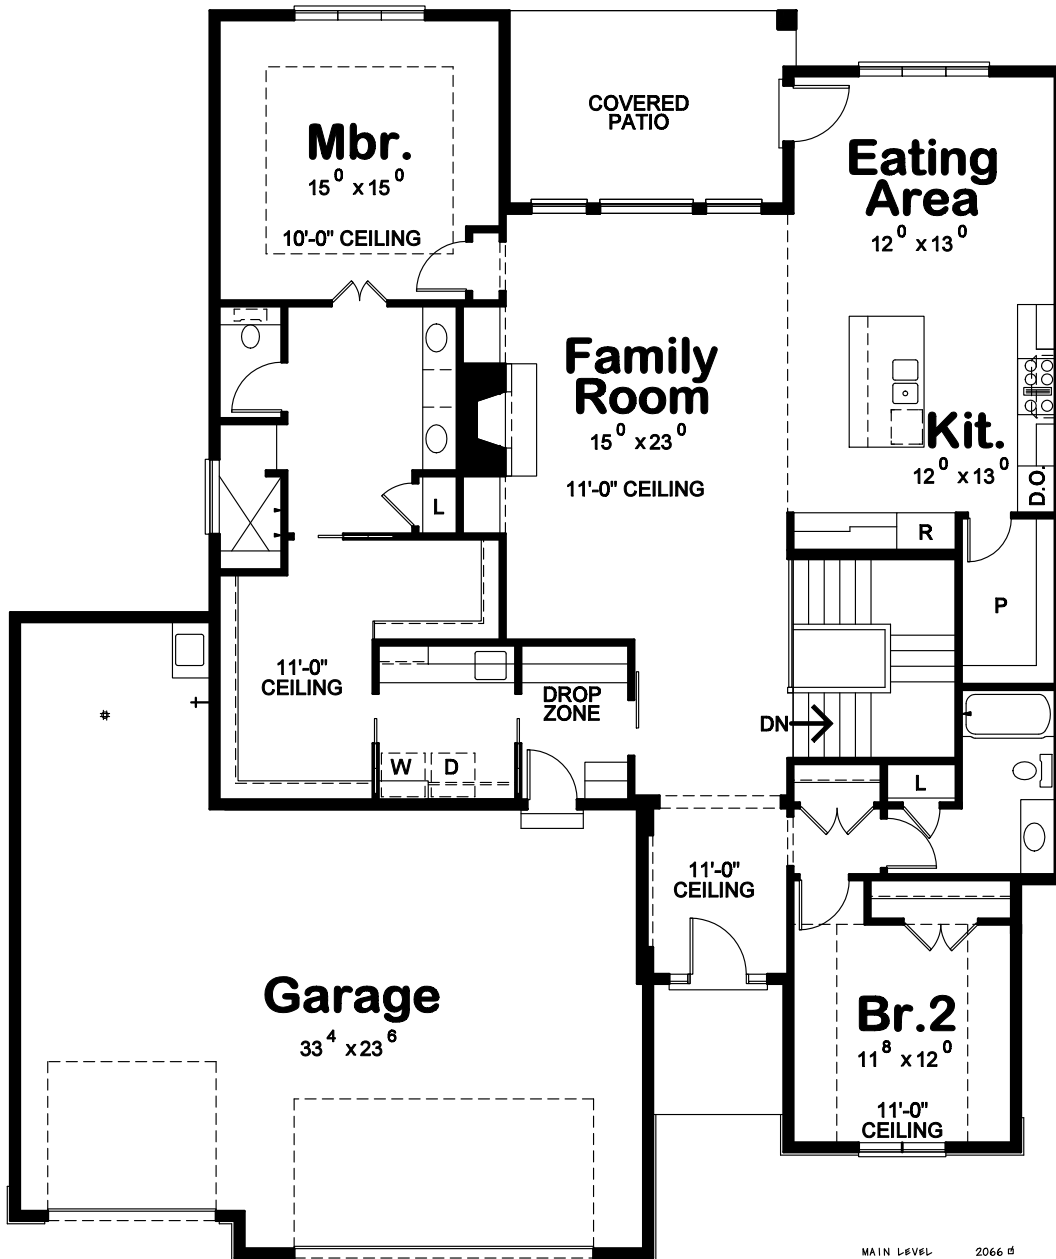

MH
MCGRAW

H O M E S

Brownley

When Details Matter

MH MCGRAW H O M E S

MAIN LEVEL 2066 sq
GARAGE 904 sq