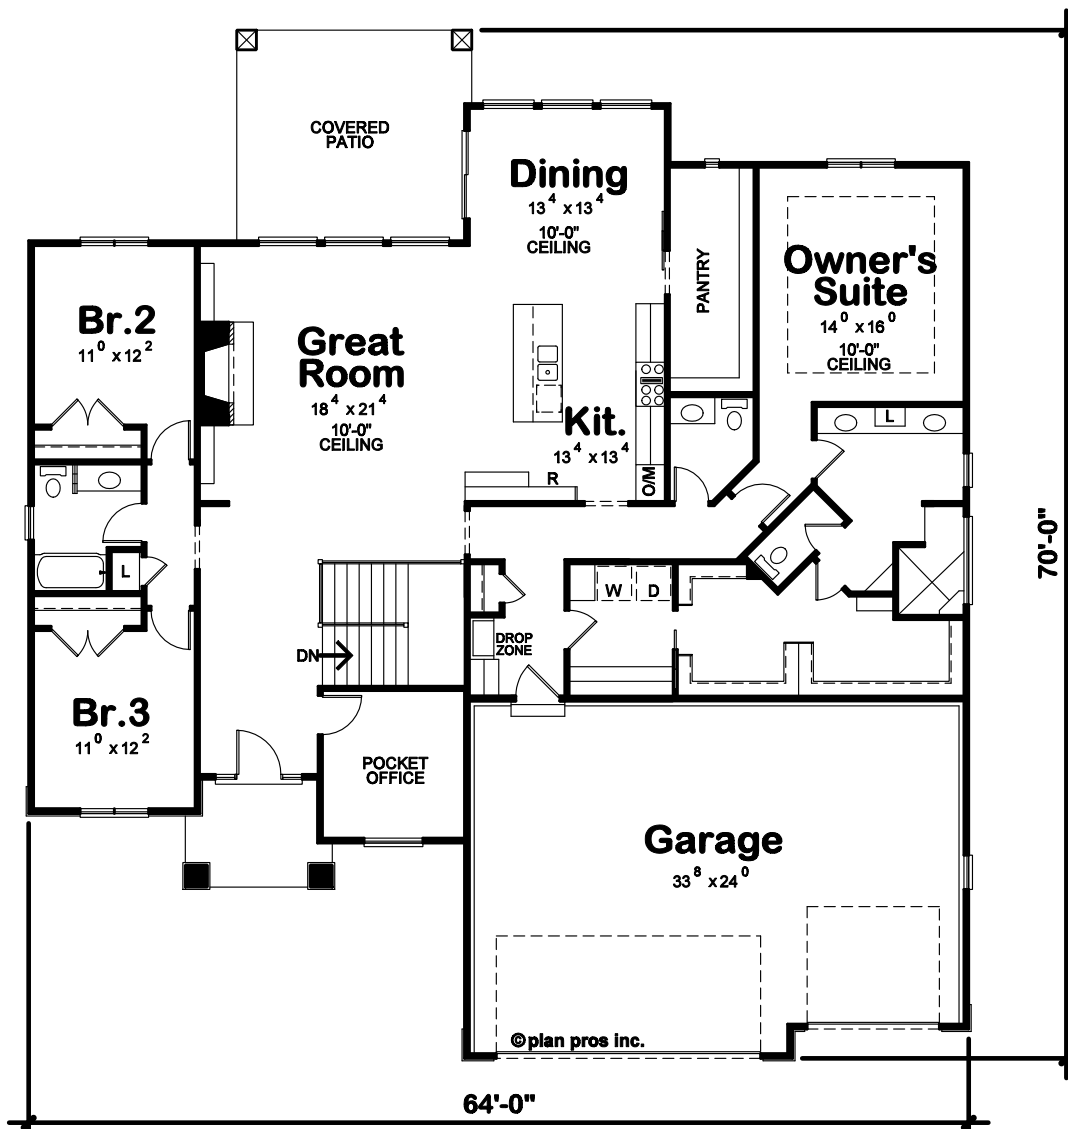

Seagrove II

When Details Matter

MH MCGRAW H O M E S

MAIN LEVEL 2476 sf
GARAGE 800 sf

When Details Matter